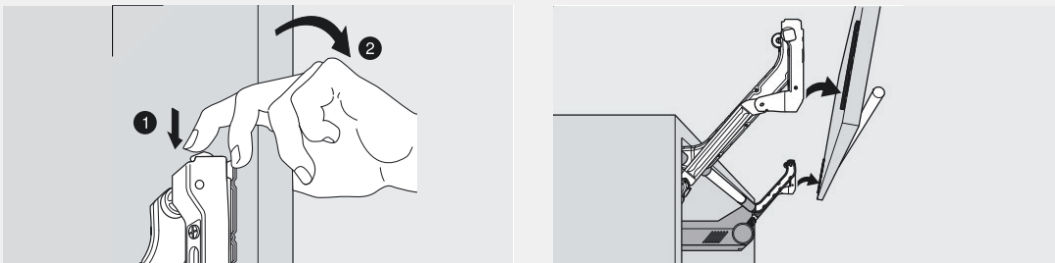

To adjust the lift mechanism to the respective door weight, always use a cordless drill (bit Pozidriv® cross slot size 2, 39 mm).

Aventos HL Adjustments

The programme is compact. AVENTOS HL is easy to assemble and quick to adjust. Once the lift mechanism has been precisely adjusted to the weight and size of the front, AVENTOS HL will open, close and hold with reliable ease. Protruding parts can be removed to facilitate transportation.

2. GAP ALIGNMENT:

The lever arm allows all 3 dimensions to be adjusted using a Phillips screwdriver.

Aventos HL Adjustments

The programme is compact. AVENTOS HL is easy to assemble and quick to adjust. Once the lift mechanism has been precisely adjusted to the weight and size of the front, AVENTOS HL will open, close and hold with reliable ease. Protruding parts can be removed to facilitate transportation.

DOOR ATTACHMENT:

DOOR REMOVAL:

TENSION ADJUSTMENT:

Aventos HL Adjustments

The programme is compact. AVENTOS HL is easy to assemble and quick to adjust. Once the lift mechanism has been precisely adjusted to the weight and size of the front, AVENTOS HL will open, close and hold with reliable ease. Protruding parts can be removed to facilitate transportation.