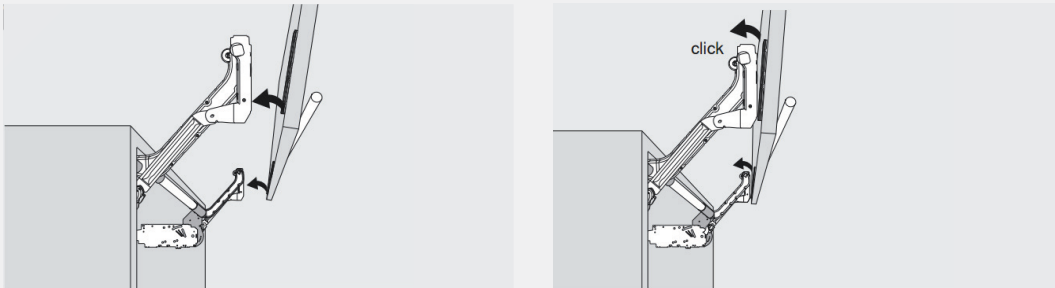

1. VARIABLE STOP.

Adjust the lift mechanism using a cordless drill so that the lift system remains in any desired position when opening.

a. if the lift system rises when you let go...

b. if the lift system falls when you let go...

To adjust the lift mechanism to the respective door weight, always use a cordless drill (bit Pozidriv® cross slot size 2, 39 mm).

Aventos HL Adjustments

The programme is compact. AVENTOS HL is easy to assemble and quick to adjust. Once the lift mechanism has been precisely adjusted to the weight and size of the front, AVENTOS HL will open, close and hold with reliable ease. Protruding parts can be removed to facilitate transportation.

2. GAP ALIGNMENT:

The lever arm allows all 3 dimensions to be adjusted using a Phillips screwdriver.

Aventos HL Adjustments

The programme is compact. AVENTOS HL is easy to assemble and quick to adjust. Once the lift mechanism has been precisely adjusted to the weight and size of the front, AVENTOS HL will open, close and hold with reliable ease. Protruding parts can be removed to facilitate transportation.

DOOR ATTACHMENT:

DOOR REMOVAL:

TENSION ADJUSTMENT:

Aventos HL Adjustments

The programme is compact. AVENTOS HL is easy to assemble and quick to adjust. Once the lift mechanism has been precisely adjusted to the weight and size of the front, AVENTOS HL will open, close and hold with reliable ease. Protruding parts can be removed to facilitate transportation.