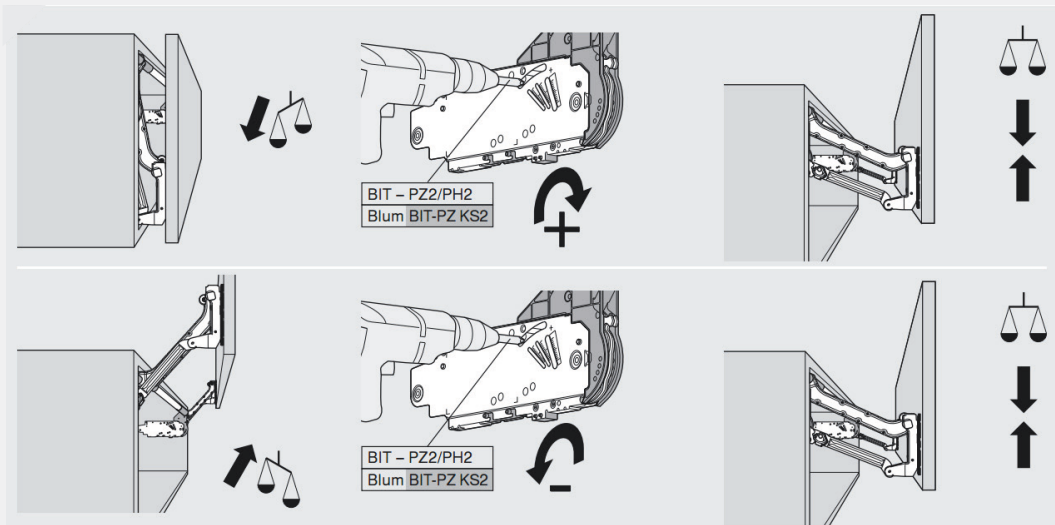

1. VARIABLE STOP.

Adjust the lift mechanism using a cordless drill so that the lift system remains in any desired position when opening.

a. if the lift system rises when you let go...

b. if the lift system falls when you let go...

To adjust the lift mechanism to the respective door weight, always use a cordless drill (bit Pozidriv® cross slot size 2, 39 mm).

Aventos HL Adjustments

The programme is compact. AVENTOS HL is easy to assemble and quick to adjust. Once the lift mechanism has been precisely adjusted to the weight and size of the front, AVENTOS HL will open, close and hold with reliable ease. Protruding parts can be removed to facilitate transportation.

2. GAP ALIGNMENT:

The lever arm allows all 3 dimensions to be adjusted using a Phillips screwdriver.

Aventos HL Adjustments

The programme is compact. AVENTOS HL is easy to assemble and quick to adjust. Once the lift mechanism has been precisely adjusted to the weight and size of the front, AVENTOS HL will open, close and hold with reliable ease. Protruding parts can be removed to facilitate transportation.

DOOR ATTACHMENT:

DOOR REMOVAL:

TENSION ADJUSTMENT:

Aventos HL Adjustments

The programme is compact. AVENTOS HL is easy to assemble and quick to adjust. Once the lift mechanism has been precisely adjusted to the weight and size of the front, AVENTOS HL will open, close and hold with reliable ease. Protruding parts can be removed to facilitate transportation.